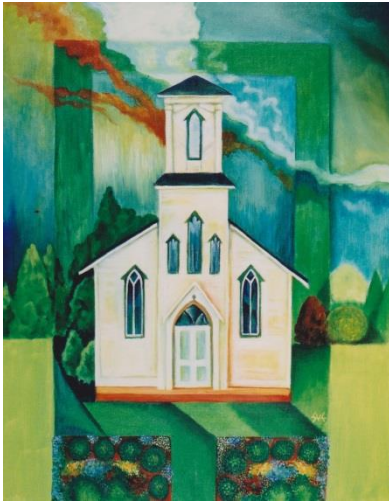

## Folk Art Painting Material List with Instructor Susan DelBianco

Sketch pad and pencil

Canvas size recommended is 14X18 or 11X16

Professional grade Acrylic or Water Soluble Oils:

- Cadmium Red med. hue
- Phthalo Blue
- Cadmium Yellow med. hue
- Black
- White
- Other colours you may have